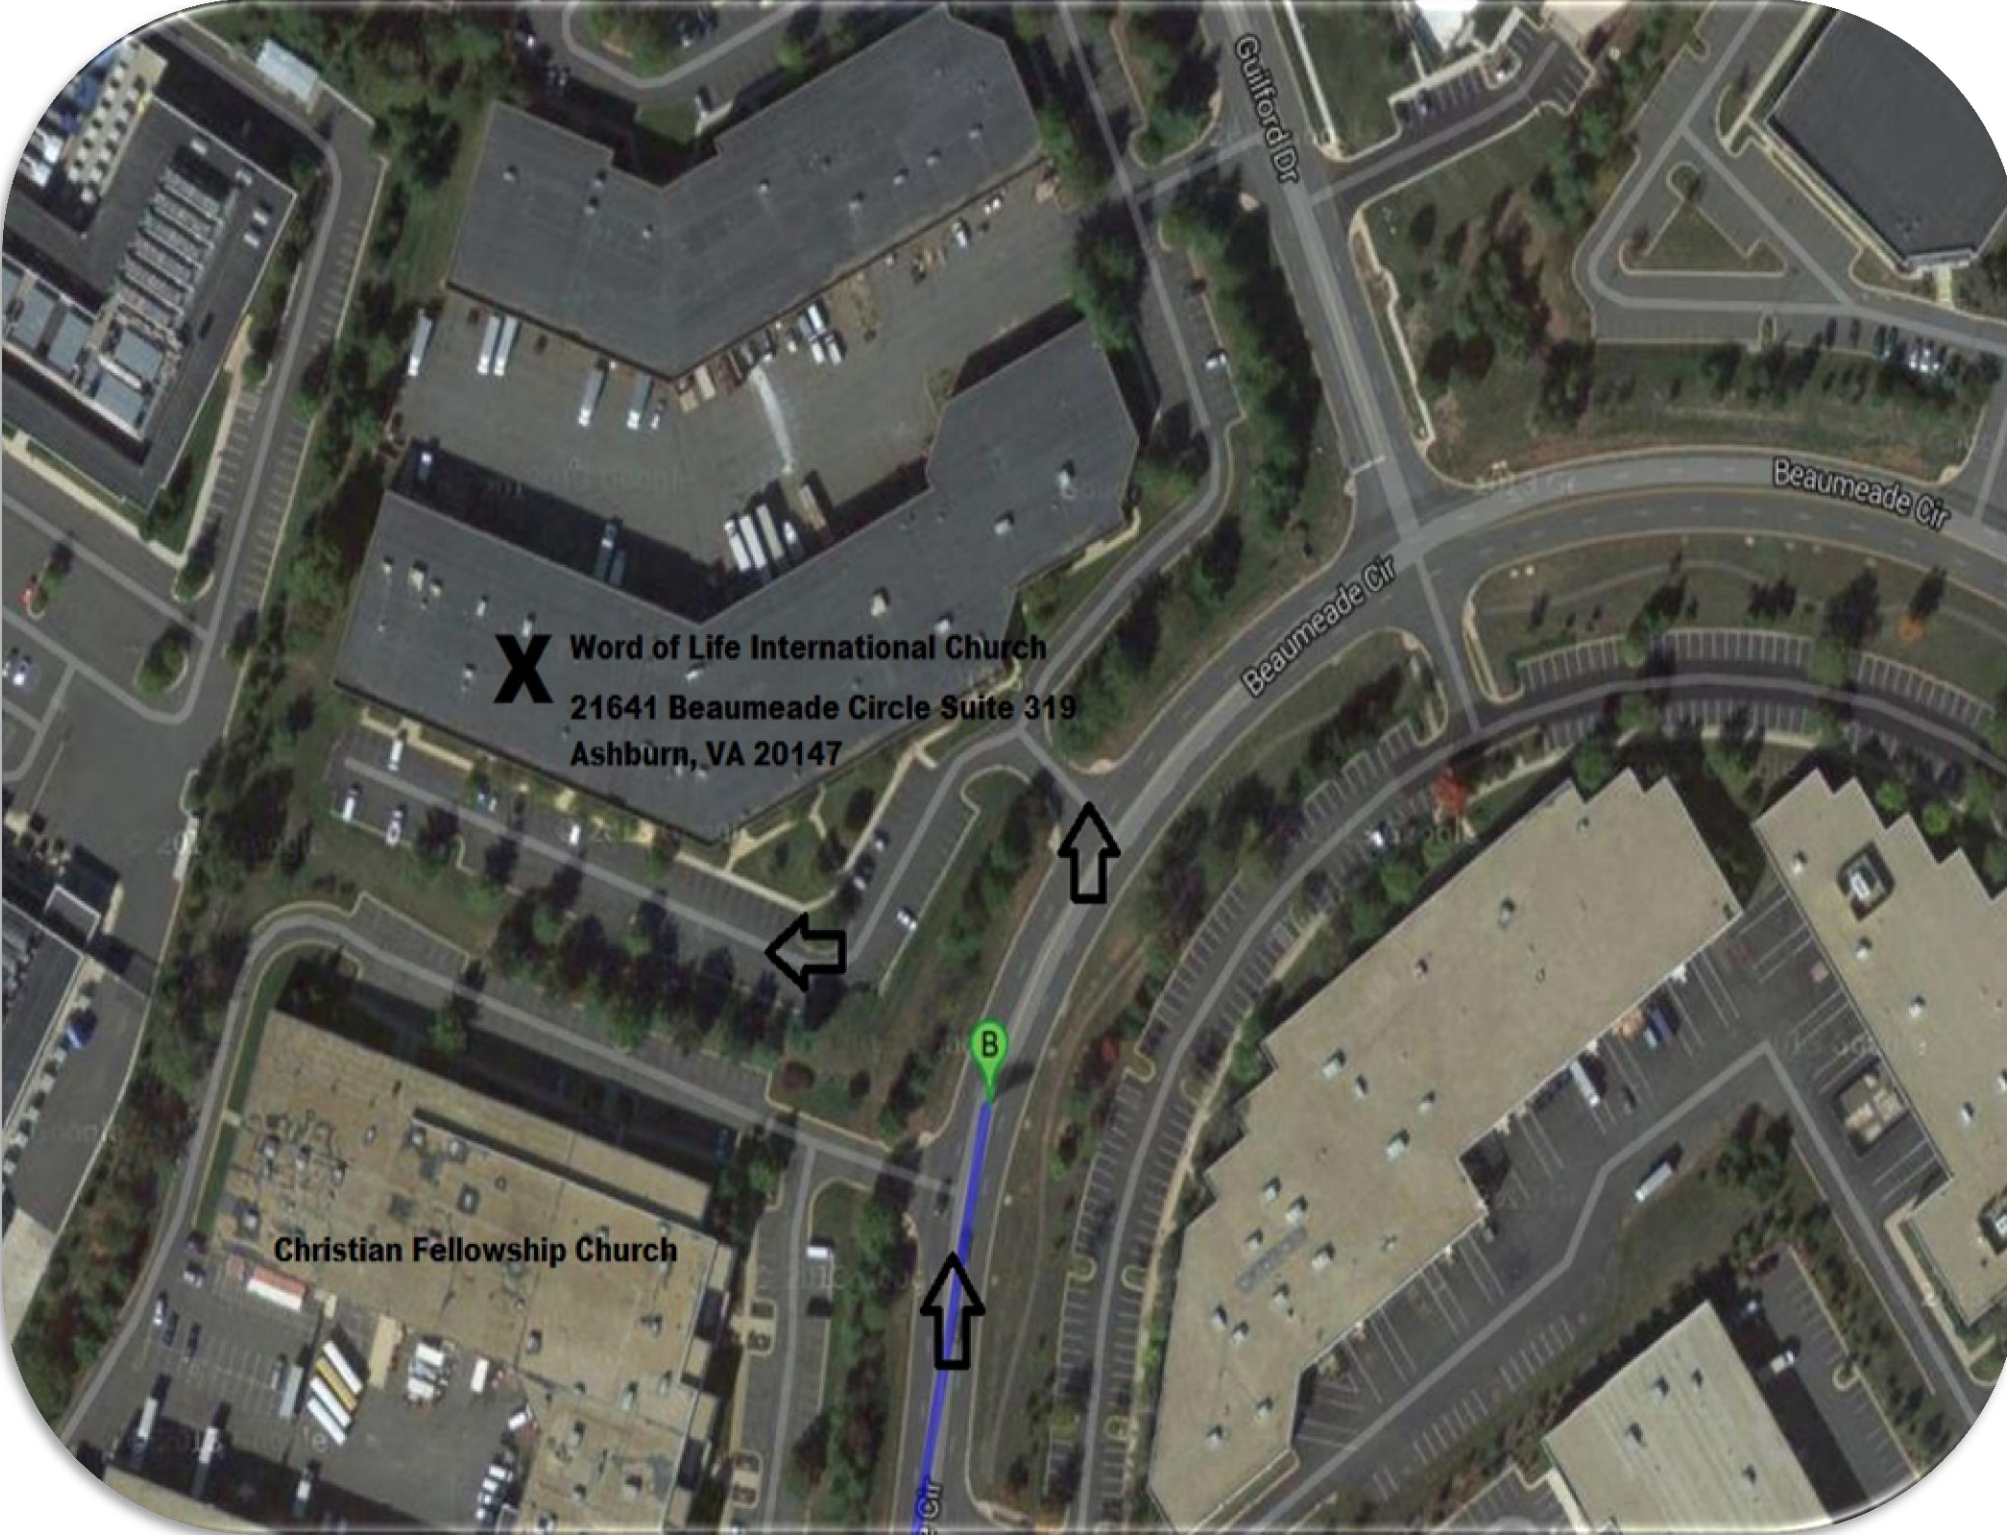

Word of Life International Church
21641 Beaumeade Circle Suite 319
Ashburn, VA 20147

X Word of Life International Church
21641 Beaumeade Circle Suite 319
Ashburn, VA 20147

Christian Fellowship Church

Guilford Dr

Beaumeade Cir

Beaumeade Cir

B

5 Cir