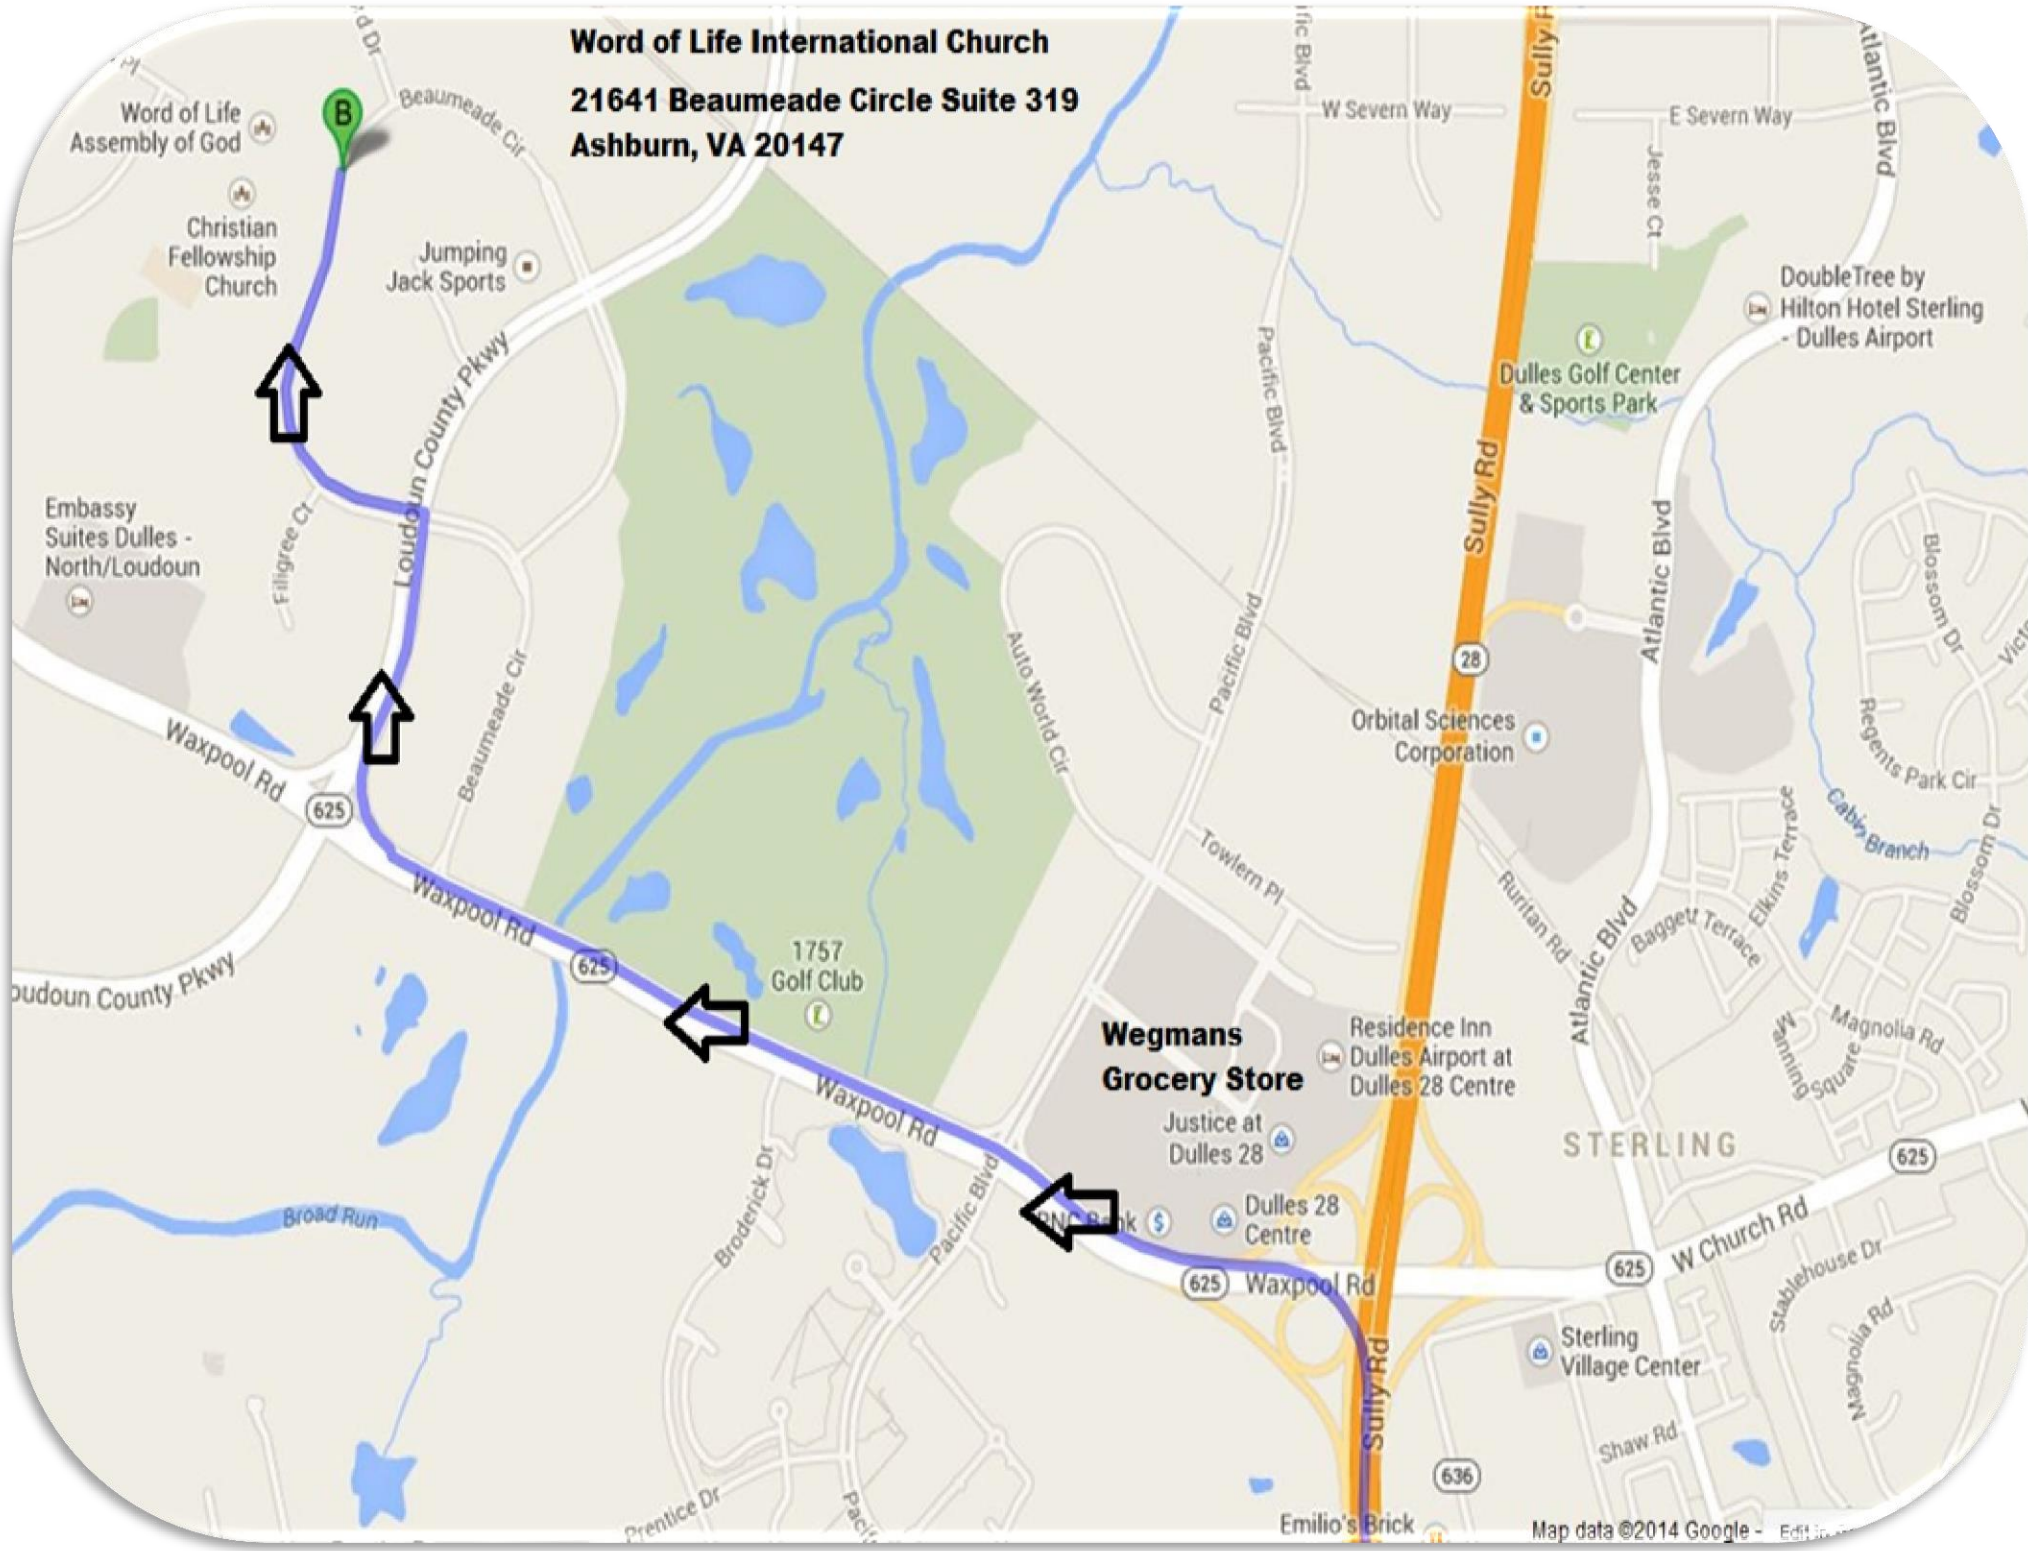

Word of Life International Church
21641 Beaumeade Circle Suite 319
Ashburn, VA 20147

X Word of Life International Church
21641 Beaumeade Circle Suite 319
Ashburn, VA 20147

Christian Fellowship Church

Guilford Dr

Beaumeade Cir

Beaumeade Cir

B

5 Cir